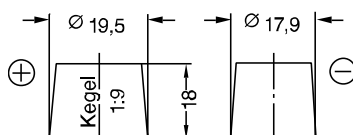

Layout Terminal

(Note) All above information shall be changed without prior notice, Landport Batteries reserves the right to explain and update the latest information.