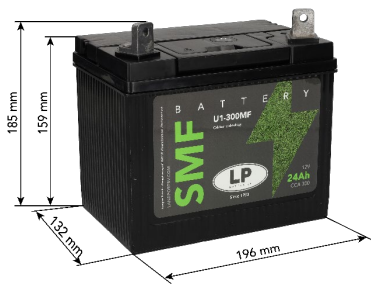

U1-300MF (12V 24Ah)

Item Code: LB U1-300MF
 EAN: 8717101004685

Features

- ⚡ Low water Consumption
- ⚡ High starting power
- ⚡ Lower self-discharge
- ⚡ Longer service life
- ⚡ OEM Quality

Specifications

Nominal Voltage	12V	
Cold Cranking Ampere (CCA)	300A	
Nominal Capacity	24Ah	
Container Material	ABS	
Approx. Weight	7.70 kg (17.0lbs)	
Layout	1	
Terminal	B	
Dimensions	Length	196 mm
	Width	132 mm
	Height	159 mm
	Total Height	185 mm

Size

Position of Terminals

Terminal

Alternatives

LP Batteries

Technology	Art. number
LFP	ML LFP30
GEL	-
SLA	LS U1-280 SLA
DRY	LD 12N24-4 - LB 12N24-4

Other Brands

IL LFP30