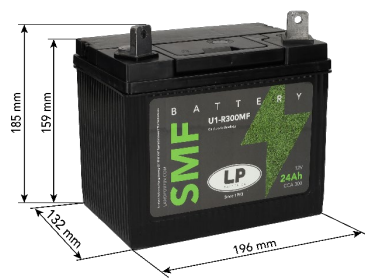

U1-R300MF (12V 24Ah)

Item Code: U1-R300MF
 EAN: 8717101004692

Features

- ⚡ Low water Consumption
- ⚡ High starting power
- ⚡ Lower self-discharge
- ⚡ Longer service life
- ⚡ OEM Quality

Specifications

Nominal Voltage	12V	
Cold Cranking Ampere (CCA)	300A	
Nominal Capacity	24Ah	
Container Material	ABS	
Approx. Weight	7.70 kg (17.0lbs)	
Layout	0	
Terminal	B	
Dimensions	Length	196 mm
	Width	132 mm
	Height	159 mm
	Total Height	185 mm

Size

Position of Terminals

Terminal

Alternatives

LP Batteries

Technology	Art. number
LFP	ML LFP30
GEL	-
SLA	LS U1-280 SLA
DRY	LD 12N24-3 - LB 12N24-3

Other Brands

IL LFP30